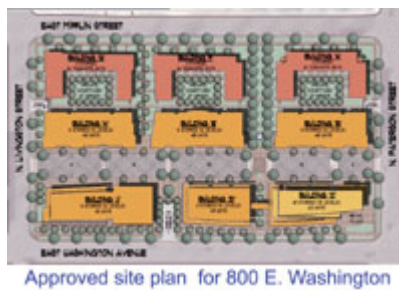

### Approved site plan for 800 East Washington

Click on an image below for a larger view. Note, buildings are only preliminary artist renderings. The next phase of the project will be to develop specific architectural drawings.

Aerial site plan

site plan

proposed tower on E. Wash.

proposed internal bldgs.

proposed Mifflin bldgs.

Contact: David Waugh, [Waugh@Morningwoodfarm.com](mailto:Waugh@Morningwoodfarm.com)

Last updated Oct. 27,2005